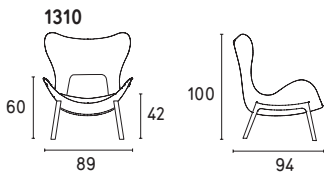

LOUNGE CHAIR