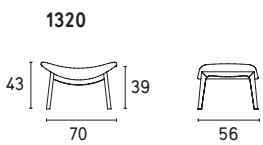

FOOTREST OTTOMAN