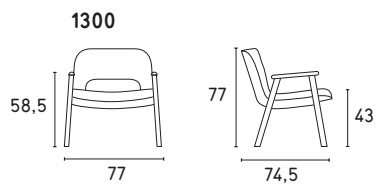

LOUNGE CHAIR