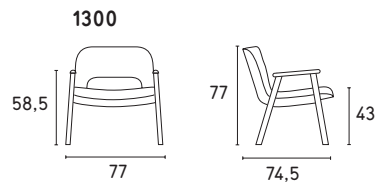

BALTIMORA

Baltimora

NEW

Design: Michele Menescardi

CS3406

NOTA
Lumbar cushion
included in the model.
Removable cover.

CS3406

FABRIC	Backrest	Seat
Removable	-	-
Not removable	●	●