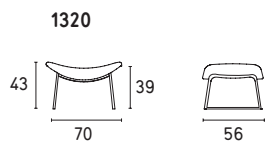

FOOTREST OTTOMAN