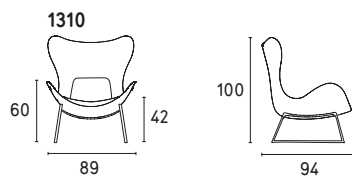

LOUNGE CHAIR