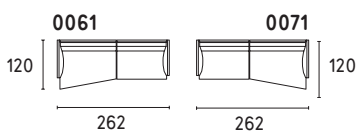

COMPOSITIONS

NOTE Fabric removable version available at no additional charges.