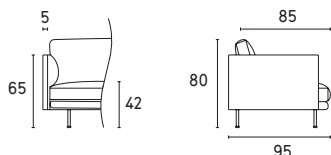

MIES

Mies

Design: *Stefano Cavazzana*

CS3398

CS3398 EXT not removable version

FABRIC	Frame	Seat	Backrest cushions	Roll pillows	Throw pillows
Removable	-	●	●	●	●
Not removable	●	-	-	-	-

CS3398 LH leather version