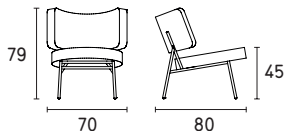

LOUNGE CHAIR

CS3395

P15
Matt black

CS3395