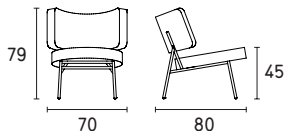

P175 Polished brass   **P1L** Black nickel

AVAILABLE BASE FINISHING

AVAILABLE BASE FINISHING

NOTE: AVAILABLE ALSO WITH A SELECTION OF DECORATIVE FABRICS.
SEE "LOUNGE CHAIRS SELECTION" FOR EMOTION LEATHER COLOURS.