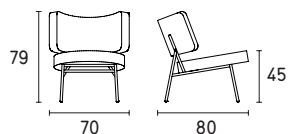

COCO

Coco

Design: Busetti Garuti Redaelli

CS3395

CS3395

FABRIC	Backrest	Seat
Removable	-	-
Not removable	●	●

CS3395 LH

LEATHER	Backrest	Seat
Removable	-	-
Not removable	●	●