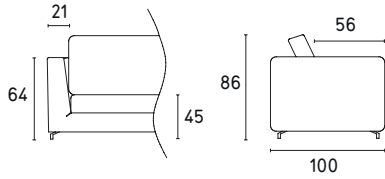

CARRÉ

Carré

NEW

Design: Stefano Spessotto

CS3410

NOTE

Throw pillows are not included in the model

FABRIC	Frame	Seat cushions	Backrest cushions
Removable	●	●	●
Not removable	-	-	-