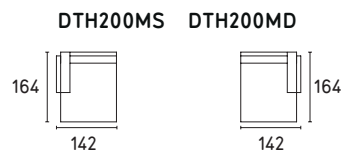

DAY BED WITH ARMREST

2-ER LATERAL ELEMENT

3-ER LATERAL ELEMENT

TERMINAL DAY BED ELEMENT

CHAISE LONGUE

MAXI CHAISE LONGUE

LATERAL CORNER ELEMENT

TERMINAL ELEMENT