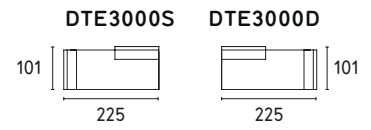

DAY BED WITH ARMREST

2-ER LATERAL ELEMENT

3-ER LATERAL ELEMENT

TERMINAL DAY BED ELEMENT

CHAISE LONGUE

MAXI CHAISE LONGUE

LATERAL CORNER ELEMENT

TERMINAL ELEMENT