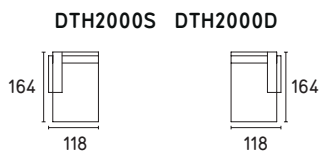

DAY BED WITH ARMREST

2-ER LATERAL ELEMENT

3-ER LATERAL ELEMENT

TERMINAL DAY BED ELEMENT

CHAISE LONGUE

MAXI CHAISE LONGUE

LATERAL CORNER ELEMENT

TERMINAL ELEMENT