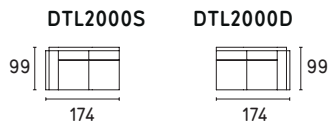

DAY BED WITH ARMREST

2-ER LATERAL ELEMENT

3-ER LATERAL ELEMENT

TERMINAL DAY BED ELEMENT

CHAISE LONGUE

MAXI CHAISE LONGUE

LATERAL CORNER ELEMENT

TERMINAL ELEMENT