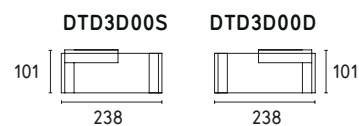

DAY BED WITH ARMREST

2-ER LATERAL ELEMENT

3-ER LATERAL ELEMENT

TERMINAL DAY BED ELEMENT

CHAISE LONGUE

MAXI CHAISE LONGUE

LATERAL CORNER ELEMENT

TERMINAL ELEMENT