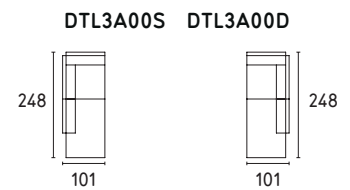

DAY BED WITH ARMREST

2-ER LATERAL ELEMENT

3-ER LATERAL ELEMENT

TERMINAL DAY BED ELEMENT

CHAISE LONGUE

MAXI CHAISE LONGUE

LATERAL CORNER ELEMENT

TERMINAL ELEMENT