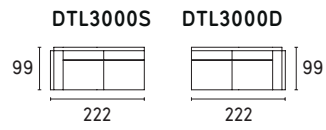

DAY BED WITH ARMREST

2-ER LATERAL ELEMENT

3-ER LATERAL ELEMENT

TERMINAL DAY BED ELEMENT

CHAISE LONGUE

MAXI CHAISE LONGUE

LATERAL CORNER ELEMENT

TERMINAL ELEMENT