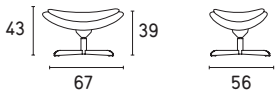

FOOTREST OTTOMAN

**NOTE: AVAILABLE ALSO WITH A SELECTION OF DECORATIVE FABRICS.
SEE "LOUNGE CHAIRS SELECTION" FOR EMOTION LEATHER COLOURS.**