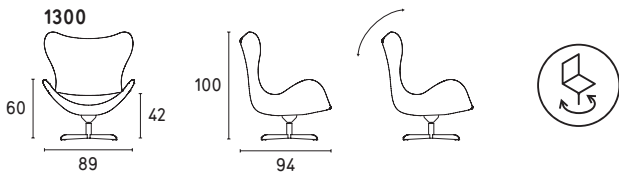

LOUNGE CHAIR

OPTIONAL HEADREST

BASE WITH ROCKING AND SWIVELLING MECHANISM

CS3379 Fabric
CS3379 LH Leather