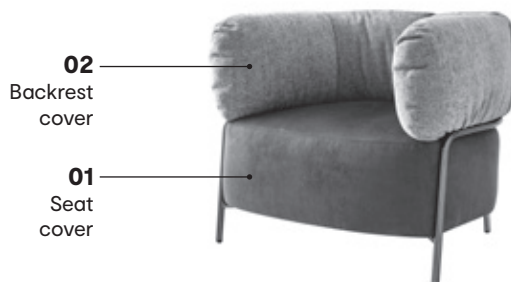

Quadrotta

NEW

Design: Archirivolto

CS3409

NOTE

This model is also available with seat and back made of two different materials or finishes. The price refers to the highest category among materials or finishes.

CS3409

FABRIC	Backrest	Seat
Removable	-	-
Not removable	●	●

CS3409 LH

LEATHER	Backrest	Seat
Removable	-	-
Not removable	●	●

CS3409 BI

FABRIC OR LEATHER	Backrest	Seat
Removable	-	-
Not removable	●	●

FOR ORDERS